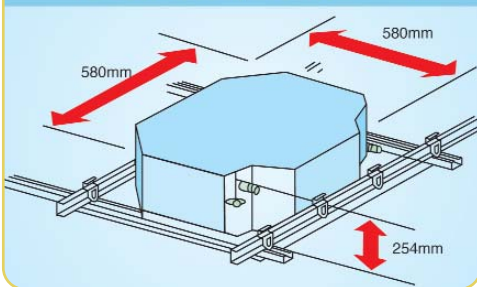

# Cassette

YKCB-YKHB 12 to 48

The Sketch Map of Installation

## Technical features

		YKCB - YKHB						
Models	Sizes	12	18	24	30	36	48	
Cooling capacity	kW	3.6	5.3	7.4	8.8	10.7	13.4	
Heating capacity	kW	4.3	6	8.2	10.6	11.7	13.9	
Compressor	Type	Rotary			Scroll			
Refrigerant		R407C						
Power supply	V/Ph/Hz	230 / 1 / 50 + E			380 / 3 / 50 + E			
Power input	kW	1.4	2.0	3.1	3.5	4.4	5.7	
Fuse rating	A	25	25	25	25	15	15	
Indoor airflow Hi / Lo	m <sup>3</sup> /h	780 / 700	860 / 760	1 050 / 900	1 600 / 1 420	1 600 / 1 420	1 750 / 1 500	
Sound pressure at 1 m	Indoor Hi / Lo	dB(A)	38 / 35	43 / 40	43 / 40	47 / 44	47 / 44	47 / 44
	Outdoor	dB(A)	43	48	52	57	57	57
Dimensions	Ind. / Out.	H (mm)	254 / 590	254 / 695	240 / 860	310 / 960	310 / 960	310 / 1 245
		W (mm)	580 / 760	580 / 845	840 / 895	840 / 990	840 / 990	840 / 940
		D (mm)	580 / 285	580 / 335	840 / 330	840 / 360	840 / 360	840 / 360
Net weight	Panel H/W/D	mm	30 / 650 / 650	30 / 650 / 650	40 / 950 / 950	40 / 950 / 950	40 / 950 / 950	40 / 950 / 950
	Indoor unit	kg	24	24	42	46	46	46
	Outdoor unit	kg	40	53	79	101	101	110
Piping	Type of connection	Flare						
	Diameter	Gas	1/2"	1/2"	5/8"	3/4"	3/4"	3/4"
Liquid		1/4"	1/4"	3/8"	1/2"	1/2"	1/2"	
Refrigerant charge	g	1 330	2 000	2 500	2 700	2 700	4 050	
Max pipe run	m	20	20	20	25	25	25	
Operating limits - cooling mode	mini / maxi	+18°C / +43°C						
Operating limits - heating mode	mini / maxi	-7°C / +24°C						
Nominal cooling capacity based on : - Indoor Air Temp. 27°C DB / 19°C WB - Outdoor Air Temp. 35°C DB								
Nominal heating capacity based on : - Indoor Air Temp. 21°C DB - Outdoor Air Temp. 7°C DB/6°C WB								
Piping length : 7.5 m with initial charge								