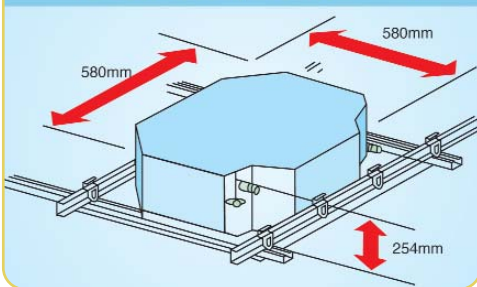

YKCB-YKHB 48

- 600 x 600 mm (sizes 12-18)
- Auto restart
- Fresh air intake
- Service valve protective cover
- Rustproof casing

Remote Controller

- Wireless
- 5 operations modes (Cool/Heat/Auto/Dry/Fan)
- Sleep mode
- Room temperature setting
- Fan speed selection
- Timer
- LCD display

R407C

Cassette

YKCB-YKHB 12 to 48

The Sketch Map of Installation

Technical features

		YKCB - YKHB						
Models	Sizes	12	18	24	30	36	48	
Cooling capacity	kW	3.6	5.3	7.4	8.8	10.7	13.4	
Heating capacity	kW	4.3	6	8.2	10.6	11.7	13.9	
Compressor	Type	Rotary			Scroll			
Refrigerant		R407C						
Power supply	V/Ph/Hz	230 / 1 / 50 + E			380 / 3 / 50 + E			
Power input	kW	1.4	2.0	3.1	3.5	4.4	5.7	
Fuse rating	A	25	25	25	25	15	15	
Indoor airflow Hi / Lo	m ³ /h	780 / 700	860 / 760	1 050 / 900	1 600 / 1 420	1 600 / 1 420	1 750 / 1 500	
Sound pressure at 1 m	Indoor Hi / Lo	dB(A)	38 / 35	43 / 40	43 / 40	47 / 44	47 / 44	47 / 44
	Outdoor	dB(A)	43	48	52	57	57	57
Dimensions	Ind. / Out.	H (mm)	254 / 590	254 / 695	240 / 860	310 / 960	310 / 960	310 / 1 245
		W (mm)	580 / 760	580 / 845	840 / 895	840 / 990	840 / 990	840 / 940
		D (mm)	580 / 285	580 / 335	840 / 330	840 / 360	840 / 360	840 / 360
Net weight	Panel H/W/D	mm	30 / 650 / 650	30 / 650 / 650	40 / 950 / 950	40 / 950 / 950	40 / 950 / 950	40 / 950 / 950
	Indoor unit	kg	24	24	42	46	46	46
	Outdoor unit	kg	40	53	79	101	101	110
Piping	Type of connection	Flare						
	Diameter	Gas	1/2"	1/2"	5/8"	3/4"	3/4"	3/4"
Liquid		1/4"	1/4"	3/8"	1/2"	1/2"	1/2"	
Refrigerant charge	g	1 330	2 000	2 500	2 700	2 700	4 050	
Max pipe run	m	20	20	20	25	25	25	
Operating limits - cooling mode	mini / maxi	+18°C / +43°C						
Operating limits - heating mode	mini / maxi	-7°C / +24°C						
Nominal cooling capacity based on : - Indoor Air Temp. 27°C DB / 19°C WB - Outdoor Air Temp. 35°C DB								
Nominal heating capacity based on : - Indoor Air Temp. 21°C DB - Outdoor Air Temp. 7°C DB/6°C WB								
Piping length : 7.5 m with initial charge								